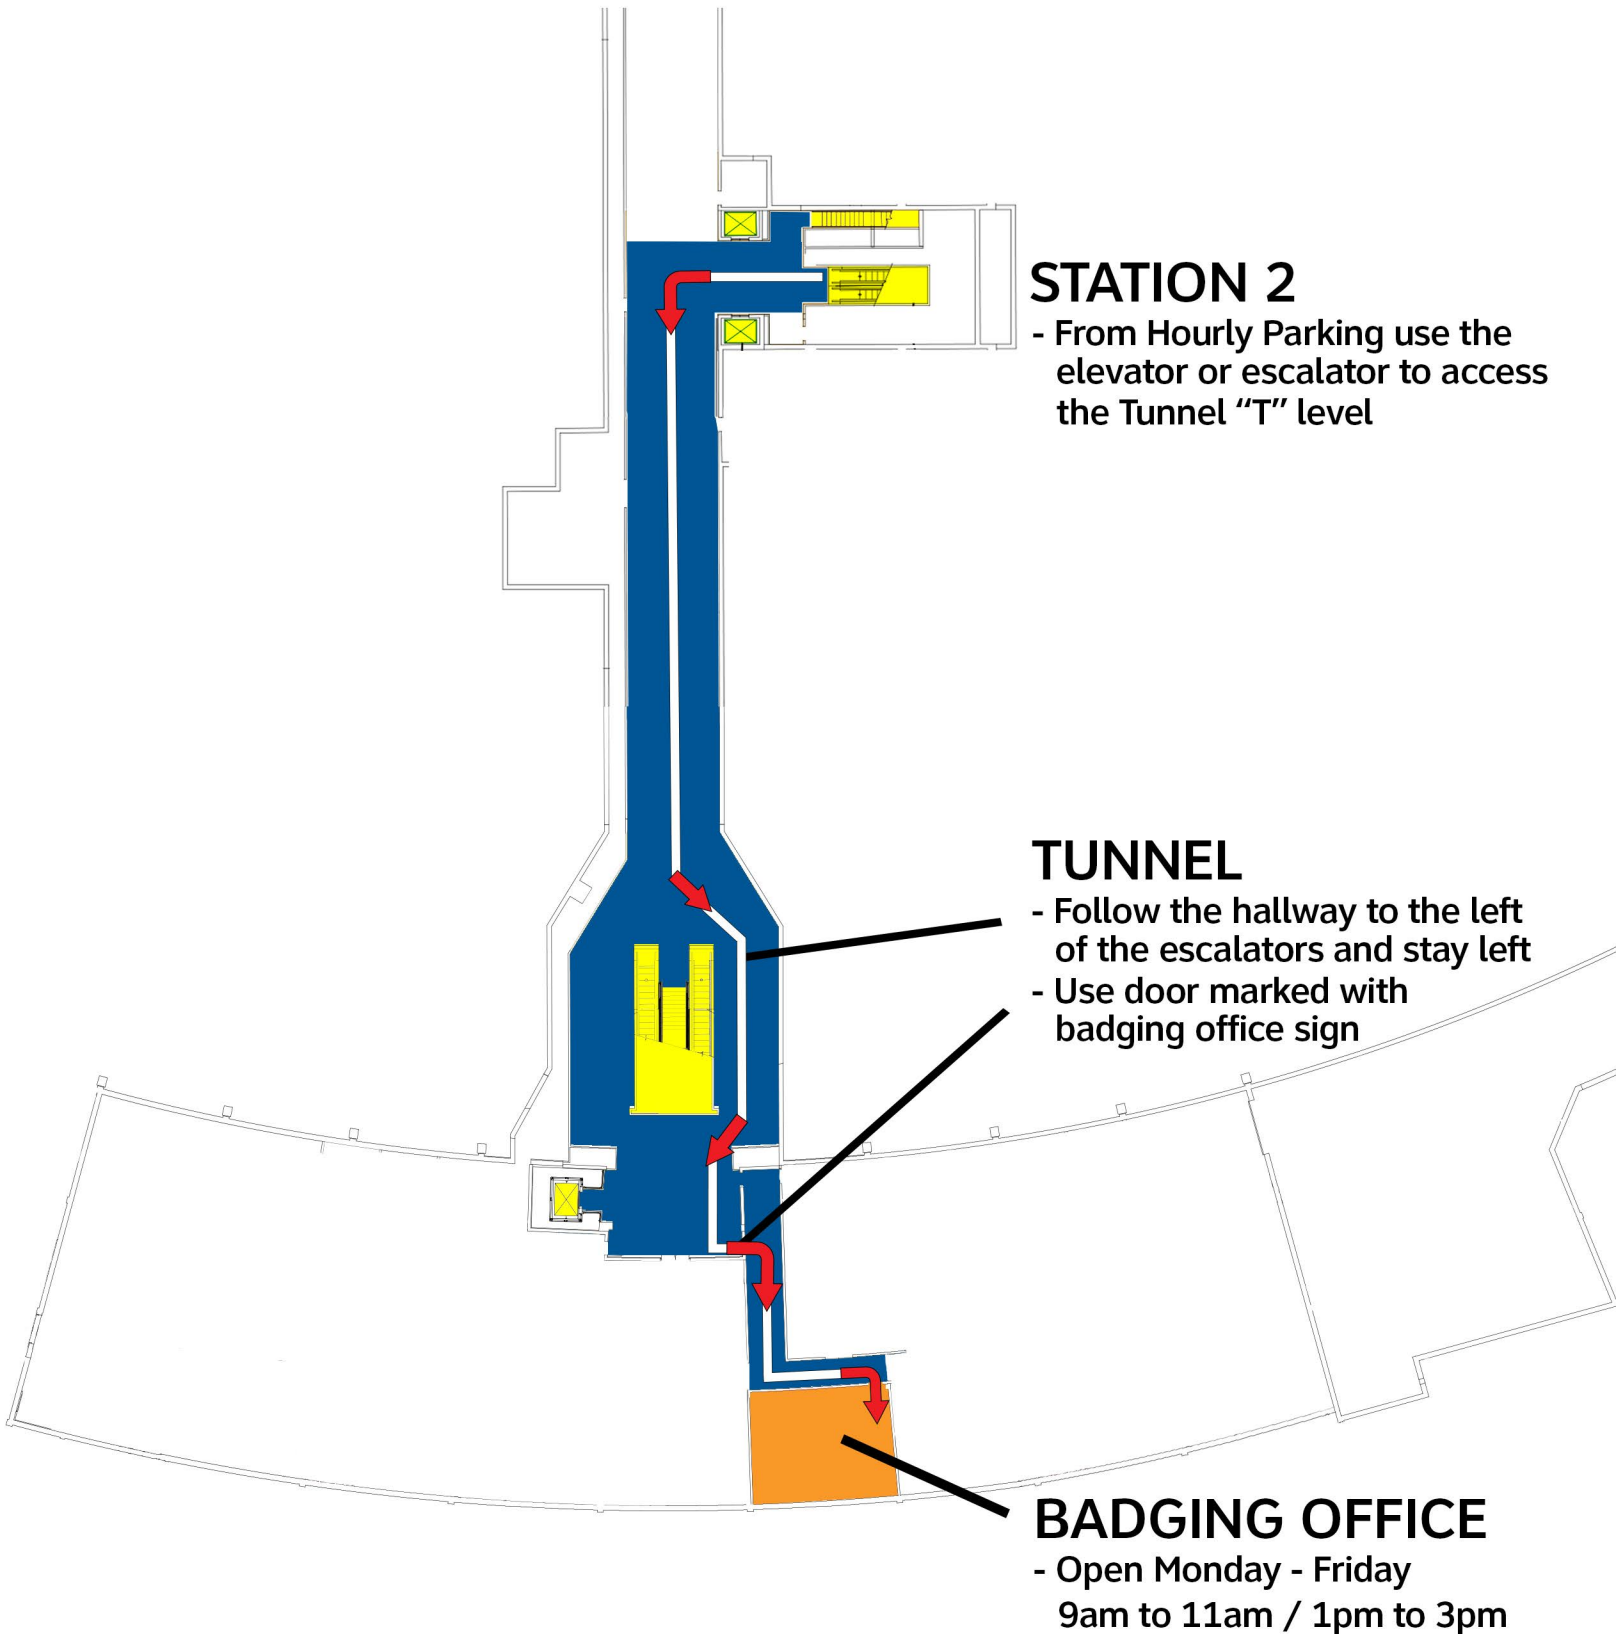

BADGING OFFICE

Will Rogers World Airport

STATION 2

- From Hourly Parking use the elevator or escalator to access the Tunnel "T" level

TUNNEL

- Follow the hallway to the left of the escalators and stay left
- Use door marked with badging office sign

BADGING OFFICE

- Open Monday - Friday
9am to 11am / 1pm to 3pm